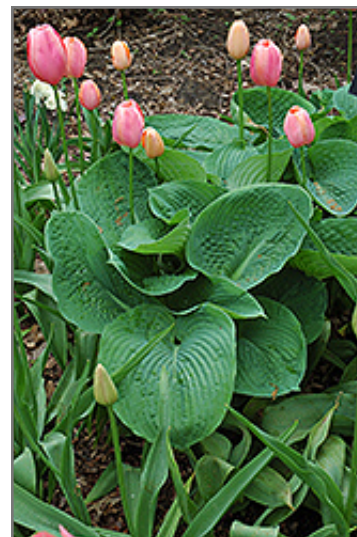

Elegans Hosta

Hosta sieboldiana 'Elegans'

Height: 3 feet

Spread: 4 feet

Spacing: 4 feet

Sunlight: ☐ ☒

Hardiness Zone: 2

Other Names: Plantain Lily, Funkia

Ornamental Features

Elegans Hosta features dainty spikes of white bell-shaped flowers rising above the foliage in mid summer. Its attractive enormous textured heart-shaped leaves emerge powder blue in spring, turning blue in color throughout the season. The fruit is not ornamentally significant.

Landscape Attributes

Elegans Hosta is a dense herbaceous perennial with tall flower stalks held atop a low mound of foliage. Its wonderfully bold, coarse texture can be very effective in a balanced garden composition.

This is a relatively low maintenance plant, and is best cleaned up in early spring before it resumes active growth for the season. Gardeners should be aware of the following characteristic(s) that may warrant special consideration;

- Insects

Elegans Hosta is recommended for the following landscape applications;

- Accent
- Mass Planting
- General Garden Use
- Groundcover

Elegans Hosta
Photo courtesy of NetPS Plant Finder