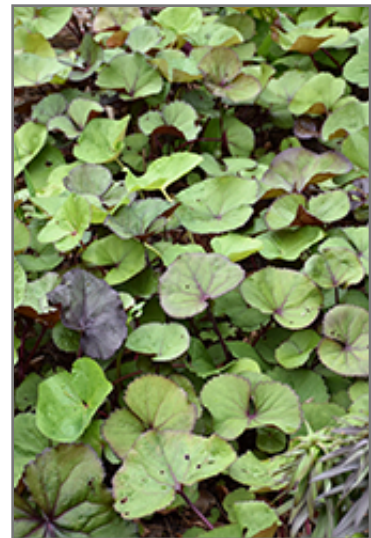

Othello Rayflower
Photo courtesy of NetPS Plant Finder